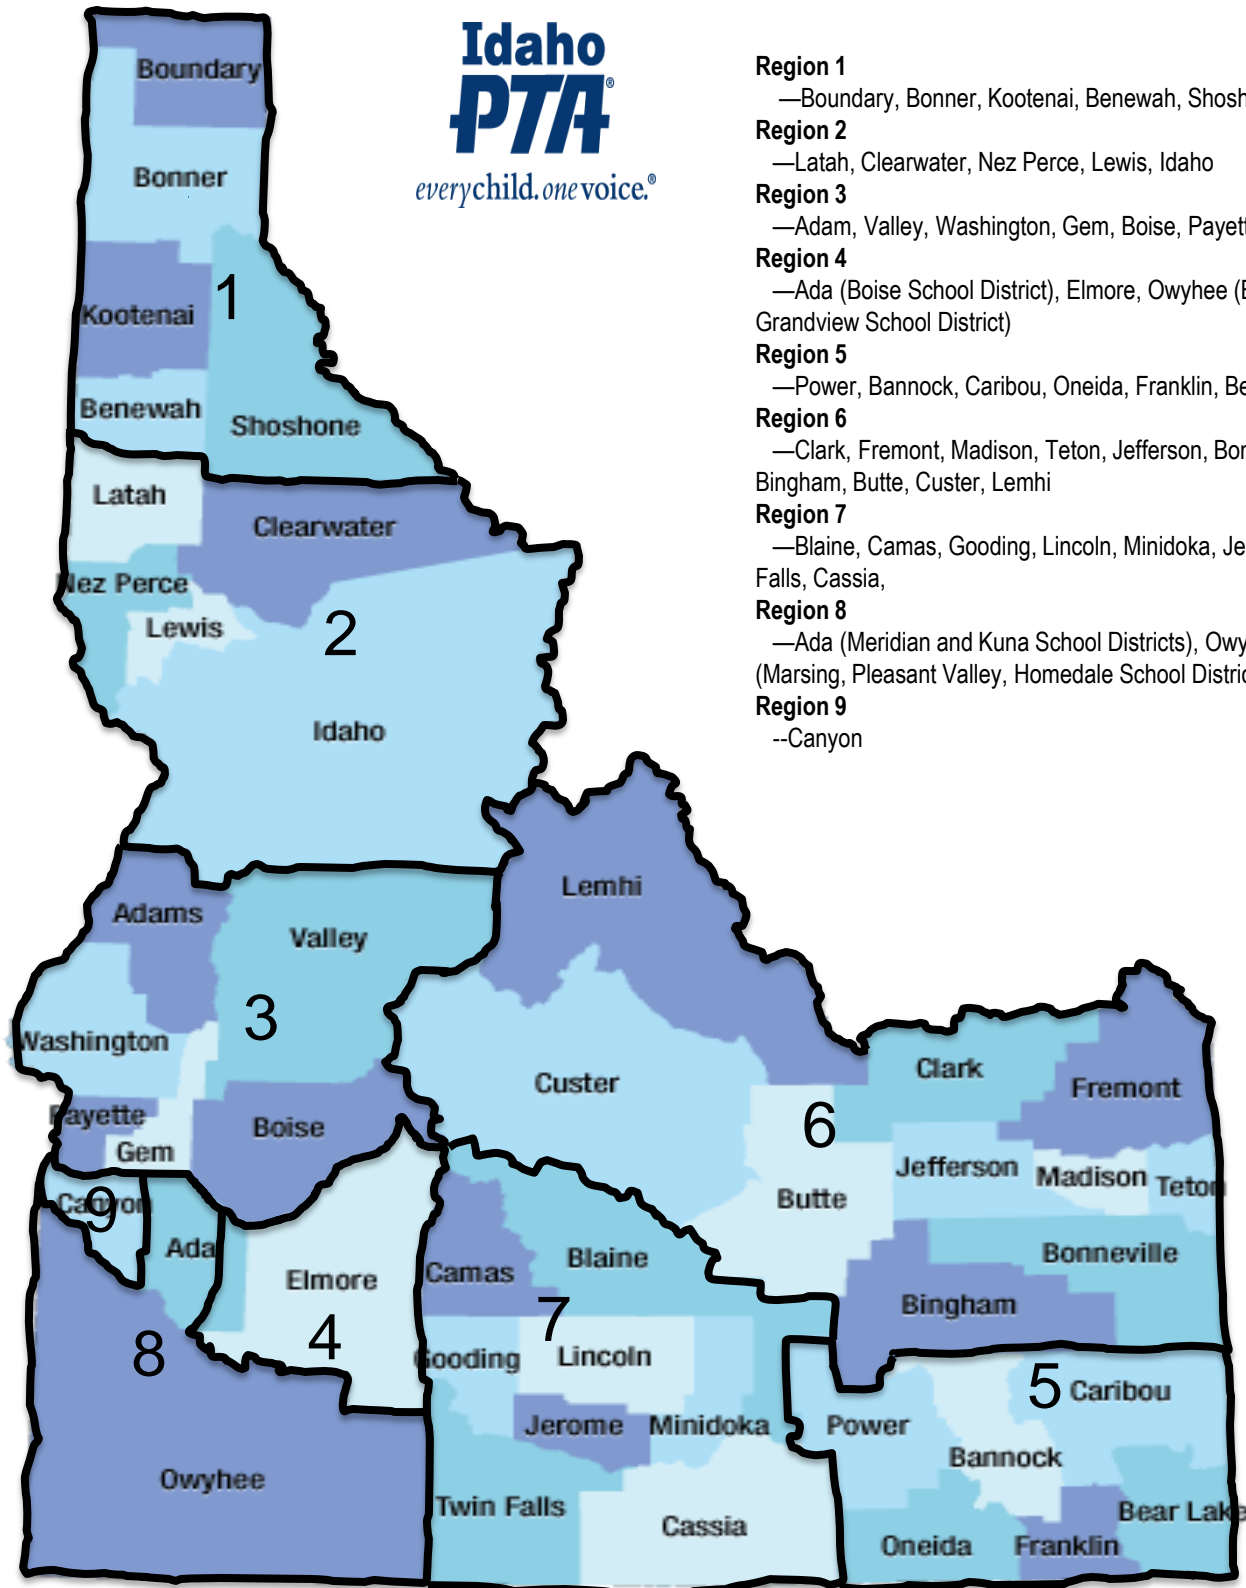

Idaho PTA Region Boundaries by Idaho Counties

everychild.onevoice.®

Region 1

—Boundary, Bonner, Kootenai, Benewah, Shoshone

Region 2

—Latah, Clearwater, Nez Perce, Lewis, Idaho

Region 3

—Adam, Valley, Washington, Gem, Boise, Payette

Region 4

—Ada (Boise School District), Elmore, Owyhee (Bruneau-Grandview School District)

Region 5

—Power, Bannock, Caribou, Oneida, Franklin, Bear Lake

Region 6

—Clark, Fremont, Madison, Teton, Jefferson, Bonneville, Bingham, Butte, Custer, Lemhi

Region 7

—Blaine, Camas, Gooding, Lincoln, Minidoka, Jerome, Twin Falls, Cassia,

Region 8

—Ada (Meridian and Kuna School Districts), Owyhee (Marsing, Pleasant Valley, Homedale School Districts)

Region 9

--Canyon

Idaho Counties

and

Public School Districts

Blue dots represent Idaho PTA Local PTA Units